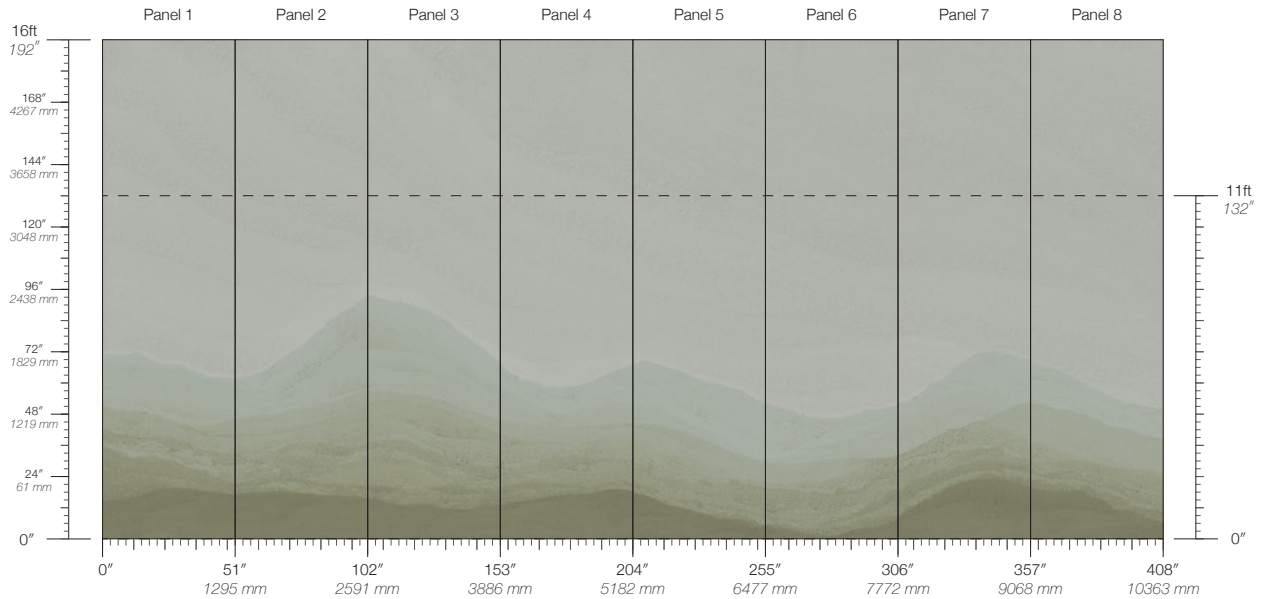

Escape Coast

Suitable for residential and commercial projects

COLOR

Coast

ITEM

3313

CONTENT

Type II PVC-Free TPO

PANEL WIDTH

51" / 1295 mm trimmed

PANEL HEIGHT

132" / 3353 mm standard
192" / 4877 mm extended

REPEAT

Non-repeating

STOCK

Made to order

LEAD TIME

4 weeks to print

MINIMUM

1 panel

PRICE

Available upon request

ORIGIN

USA

DETAILS

Custom options available

ENVIRONMENTAL

Phthalate Free
Low VOC
HPD Available

SPECS

100% TPO face
Polyester/Cotton woven backing
20 oz per linear yard
453 g per square meter
Stippled surface texture

TESTING

(US) ASTM E84 Adhered Class A
(EU) EN 15102 class C-s1 D0
(CN) CAN/ULC-S102.2-10 Class A
WA Specification W-101 Type II
NFPA 101 Life Safety Code
Meets CA Section IAQ 1350

MAINTENANCE

Water-based cleanser

CONTACT

sales@calicowallpaper.com
+1 718 243 1705
57 Lispenard Street
New York, NY 10013 USA

DISCLAIMER

Refer to our website to see the full mural artwork. Reference the physical sample for color and texture. Panel maps represent mural artwork only.